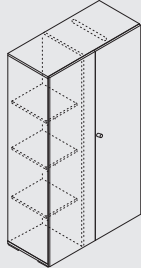

112
DARK SYCAMORE

111
LIGHT SYCAMORE

WHITE HPL

BLACK HPL

STORAGES AND CUPBOARDS

MIT5
1887/572/690
MIT5M with mediabox
1887/572/690

MIT6
1500/572/652
MIT6M with mediabox
1500/572/652

SLK13
470/616/580

SKL13HT front, top HPL
470/616/580

MIT12
1200/600/740

MIT7
1400/420/1280

MIT8
916/418/1659

MIT15
916/418/1659

MIT16
916/421/1659

MIT18
1400/420/879

S100
desk pad