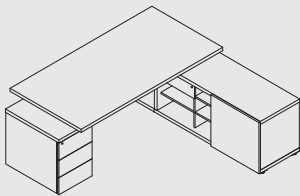

The cabinet can be arranged in two positions.

Mito is a new executive furniture series composed of the elements that create representative and functional workplaces. The structure pattern is available in two finishes - light and dark sycamore. Combined with white and black elements, it perfectly emphasizes on prestige and elegance as well as individualism. **Mito** looks supremely in small and large rooms. According to the individual taste, the desk can be supplied with a side cupboard. This managerial furniture set ensures that all necessary things are easily accessible.

DESKS

MIT1
2000-2278/2080/740
MIT2
1800-2078/2080/740

MIT1M
2000-2278/2080/740
MIT2M
1800-2078/2080/740

MIT3
2000/1000/740
MIT4
1800/1000/740

MIT1K
2235-2513/2080/740
MIT2K
2035-2313/2080/740

MIT1KM
2235-2513/2080/740
MIT2KM
2035-2313/2080/740

MIT3K
2235-2513/1000/740
MIT4K
2035-2313/1000/740

TABLES

MIT9
1000/600/450

MIT10
ø800/740

MIT17
ø1200/740

MIT11
2200/1100/740

MIT11M
2200/1100/740

SLK13 W/D/H