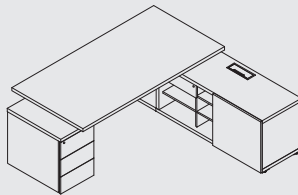

The cabinet can be arranged in two positions.

Mito is a new executive furniture series composed of the elements that create representative and functional workplaces. The structure pattern is available in two finishes - light and dark sycamore. Combined with white and black elements, it perfectly emphasizes on prestige and elegance as well as individualism. **Mito** looks supremely in small and large rooms. According to the individual taste, the desk can be supplied with a side cupboard. This managerial furniture set ensures that all necessary things are easily accessible.

DESKS

MIT1
2000-2278/2080/740
MIT2
1800-2078/2080/740

MIT1M
2000-2278/2080/740
MIT2M
1800-2078/2080/740

MIT3
2000/1000/740
MIT4
1800/1000/740

MIT1K
2235-2513/2080/740
MIT2K
2035-2313/2080/740

MIT1KM
2235-2513/2080/740
MIT2KM
2035-2313/2080/740

MIT3K
2235-2513/1000/740
MIT4K
2035-2313/1000/740

TABLES

MIT9
1000/600/450

MIT10
ø800/740

MIT17
ø1200/740

MIT11
2200/1100/740

MIT11M
2200/1100/740

SLK13 W/D/H