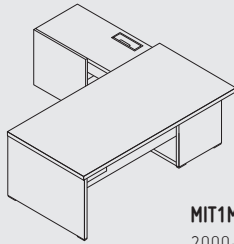

The cabinet can be arranged in two positions.

Mito is a new executive furniture series composed of the elements that create representative and functional workplaces. The structure pattern is available in two finishes - light and dark sycamore. Combined with white and black elements, it perfectly emphasizes on prestige and elegance as well as individualism. **Mito** looks supremely in small and large rooms. According to the individual taste, the desk can be supplied with a side cupboard. This managerial furniture set ensures that all necessary things are easily accessible.

SKL13HT front, top HPL
470/616/580

MIT12
1200/600/740

MIT7
1400/420/1280

MIT8
916/418/1659

MIT15
916/418/1659

MIT16
916/421/1659

MIT18
1400/420/879

S100
desk pad

DESKS

MIT1
2000-2278/2080/740
MIT2
1800-2078/2080/740

MIT1M
2000-2278/2080/740
MIT2M
1800-2078/2080/740

MIT3
2000/1000/740
MIT4
1800/1000/740

MIT1K
2235-2513/2080/740
MIT2K
2035-2313/2080/740

MIT1KM
2235-2513/2080/740
MIT2KM
2035-2313/2080/740