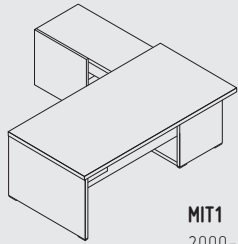

The cabinet can be arranged in two positions.

Mito is a new executive furniture series composed of the elements that create representative and functional workplaces. The structure pattern is available in two finishes - light and dark sycamore. Combined with white and black elements, it perfectly emphasizes on prestige and elegance as well as individualism. **Mito** looks supremely in small and large rooms. According to the individual taste, the desk can be supplied with a side cupboard. This managerial furniture set ensures that all necessary things are easily accessible.

SKL13HT front, top HPL
470/616/580

MIT12
1200/600/740

MIT7
1400/420/1280

MIT8
916/418/1659

MIT15
916/418/1659

MIT16
916/421/1659

MIT18
1400/420/879

S100
desk pad

DESKS

MIT1
2000-2278/2080/740
MIT2
1800-2078/2080/740

MIT1M
2000-2278/2080/740
MIT2M
1800-2078/2080/740

MIT3
2000/1000/740
MIT4
1800/1000/740

MIT1K
2235-2513/2080/740
MIT2K
2035-2313/2080/740

MIT1KM
2235-2513/2080/740
MIT2KM
2035-2313/2080/740