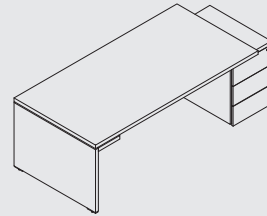

The cabinet can be arranged in two positions.

Mito is a new executive furniture series composed of the elements that create representative and functional workplaces. The structure pattern is available in two finishes - light and dark sycamore. Combined with white and black elements, it perfectly emphasizes on prestige and elegance as well as individualism. **Mito** looks supremely in small and large rooms. According to the individual taste, the desk can be supplied with a side cupboard. This managerial furniture set ensures that all necessary things are easily accessible.

SKL13HT front, top HPL
470/616/580

MIT12
1200/600/740

MIT7
1400/420/1280

MIT8
916/418/1659

MIT15
916/418/1659

MIT16
916/421/1659

MIT18
1400/420/879

S100
desk pad

DESKS

MIT1
2000-2278/2080/740
MIT2
1800-2078/2080/740

MIT1M
2000-2278/2080/740
MIT2M
1800-2078/2080/740

MIT3
2000/1000/740
MIT4
1800/1000/740

MIT1K
2235-2513/2080/740
MIT2K
2035-2313/2080/740

MIT1KM
2235-2513/2080/740
MIT2KM
2035-2313/2080/740

MIT3K
2235-2513/1000/740
MIT4K
2035-2313/1000/740

TABLES

MIT9
1000/600/450

MIT10
ø800/740

MIT17
ø1200/740

MIT11
2200/1100/740

MIT11M
2200/1100/740

SLK13 W/D/H