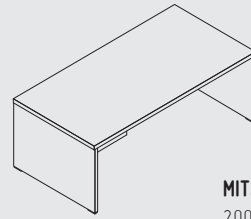

The cabinet can be arranged in two positions.

Mito is a new executive furniture series composed of the elements that create representative and functional workplaces. The structure pattern is available in two finishes - light and dark sycamore. Combined with white and black elements, it perfectly emphasizes on prestige and elegance as well as individualism. **Mito** looks supremely in small and large rooms. According to the individual taste, the desk can be supplied with a side cupboard. This managerial furniture set ensures that all necessary things are easily accessible.

112
DARK SYCAMORE

111
LIGHT SYCAMORE

WHITE HPL

BLACK HPL

STORAGES AND CUPBOARDS

MIT5
1887/572/690
MIT5M with mediabox
1887/572/690

MIT6
1500/572/652
MIT6M with mediabox
1500/572/652

SLK13
470/616/580

SKL13HT front, top HPL
470/616/580

MIT12
1200/600/740

MIT7
1400/420/1280

MIT8
916/418/1659

MIT15
916/418/1659

MIT16
916/421/1659

MIT18
1400/420/879

S100
desk pad

DESKS

MIT1
2000-2278/2080/740
MIT2
1800-2078/2080/740

MIT1M
2000-2278/2080/740
MIT2M
1800-2078/2080/740

MIT3
2000/1000/740
MIT4
1800/1000/740

MIT1K
2235-2513/2080/740
MIT2K
2035-2313/2080/740

MIT1KM
2235-2513/2080/740
MIT2KM
2035-2313/2080/740