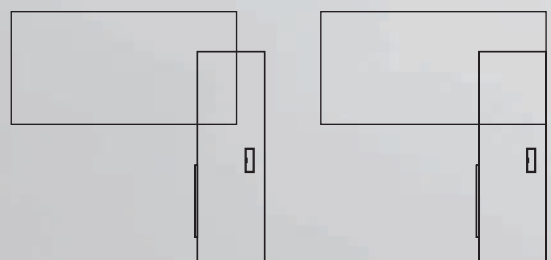

The cabinet can be arranged in two positions.

Mito is a new executive furniture series composed of the elements that create representative and functional workplaces. The structure pattern is available in two finishes - light and dark sycamore. Combined with white and black elements, it perfectly emphasizes on prestige and elegance as well as individualism. **Mito** looks supremely in small and large rooms. According to the individual taste, the desk can be supplied with a side cupboard. This managerial furniture set ensures that all necessary things are easily accessible.

For the first time, the technology of synchronous 3D structure was used in the production of plates for **MITO**. In order to make it more authentic, both the wood pattern and the surface texture were reproduced with greater accuracy and precision.