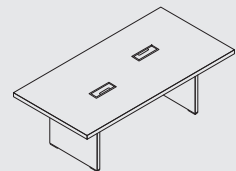

The cabinet can be arranged in two positions.

Mito is a new executive furniture series composed of the elements that create representative and functional workplaces. The structure pattern is available in two finishes - light and dark sycamore. Combined with white and black elements, it perfectly emphasizes on prestige and elegance as well as individualism. **Mito** looks supremely in small and large rooms. According to the individual taste, the desk can be supplied with a side cupboard. This managerial furniture set ensures that all necessary things are easily accessible.

MIT3K
2235-2513/1000/740
MIT4K
2035-2313/1000/740

TABLES

MIT9
1000/600/450

MIT10
ø800/740

MIT17
ø1200/740

MIT11
2200/1100/740

MIT11M
2200/1100/740

SLK13 W/D/H